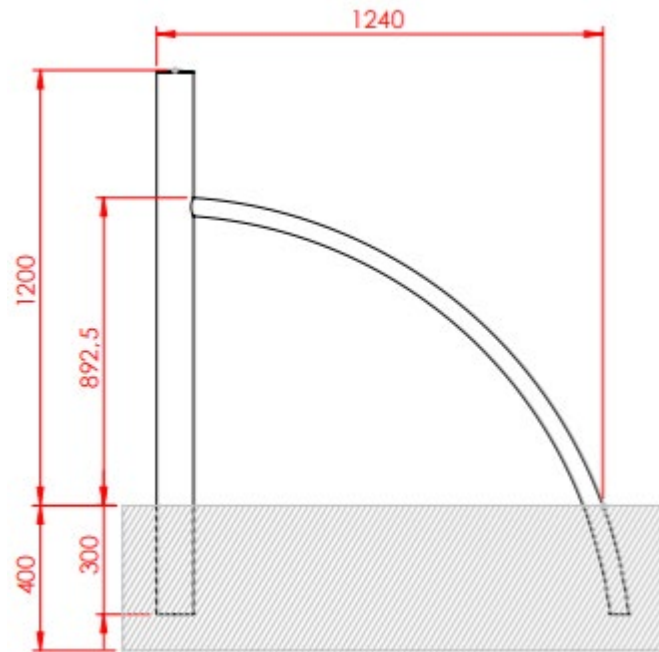

METZ Cycle Stand

316 Grade Stainless Steel Cycle Stand
Adaptable Design to Marry with Bollards Nearby

METZ Root-Fixed Options

METZ Top-Fixed Options