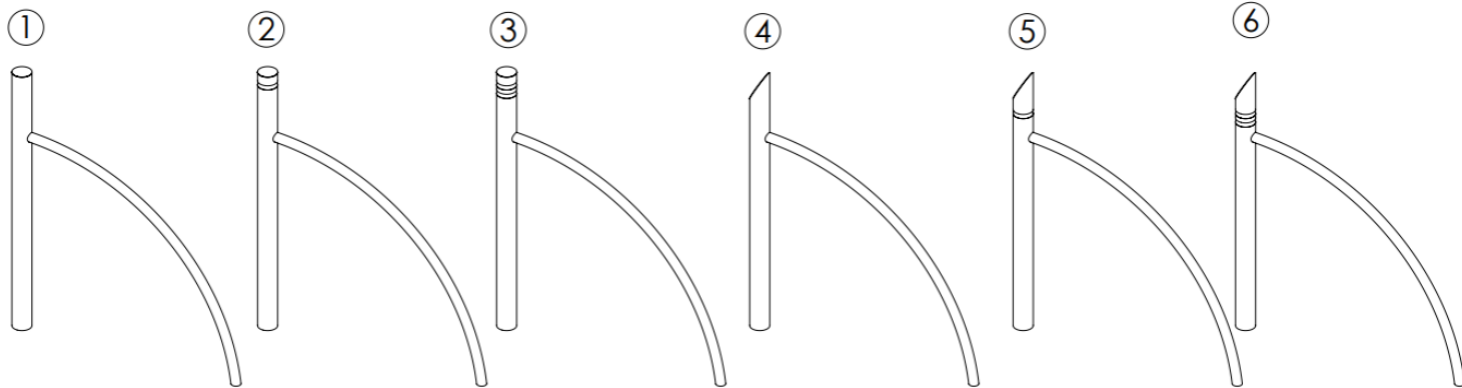

METZ Cycle Stand

316 Grade Stainless Steel Cycle Stand
Adaptable Design to Marry with Bollards Nearby

METZ Root-Fixed Options

METZ Top-Fixed Options