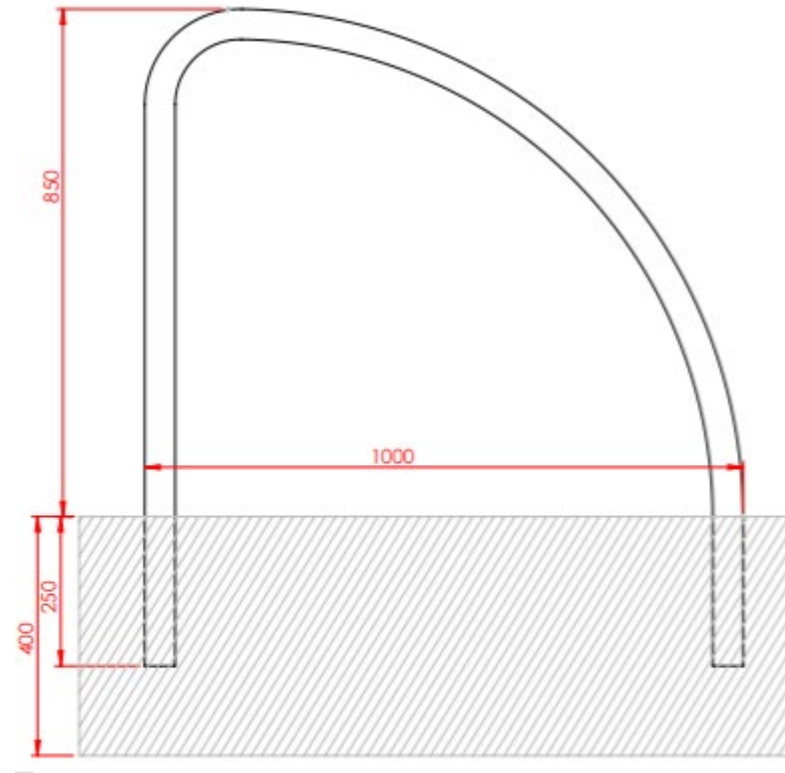

OSLO Cycle Stand

316 Grade Stainless Steel Cycle Stand
With All The Right Curves

OSLO Root-Fixed Option

OSLO Top-Fixed Option