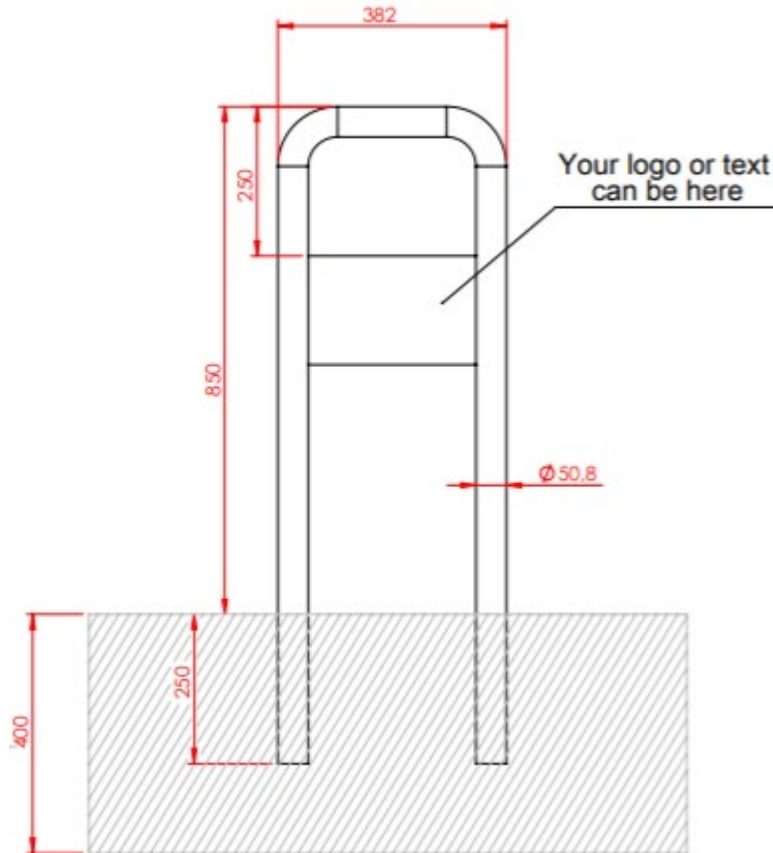

RIGA Cycle Stand

Neat 316 Grade Stainless Steel Cycle Stand
With Customisable Logo Plate

RIGA Root-Fixed Option

RIGA Top-Fixed Option