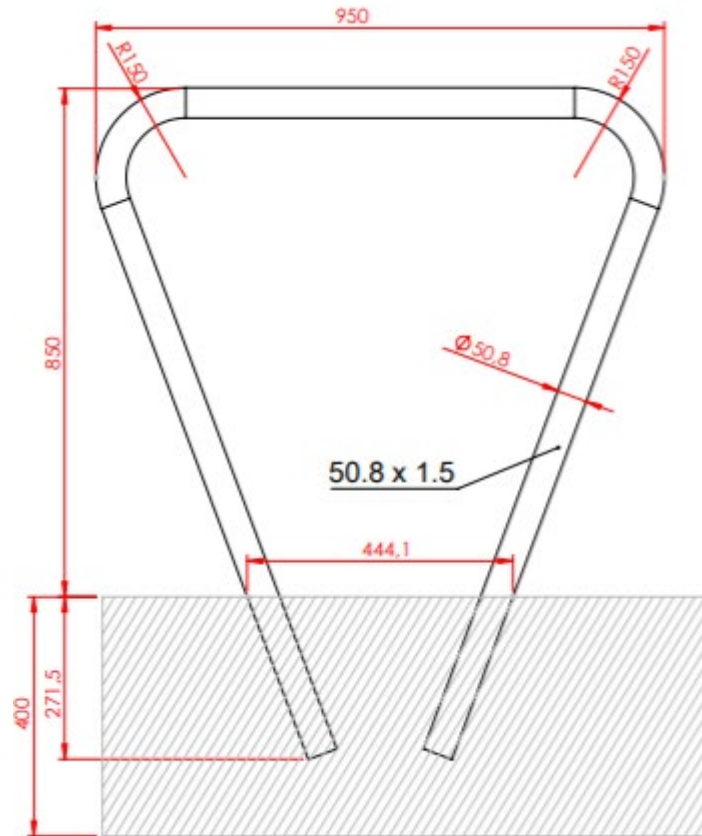

VIGO Root-Fixed Option