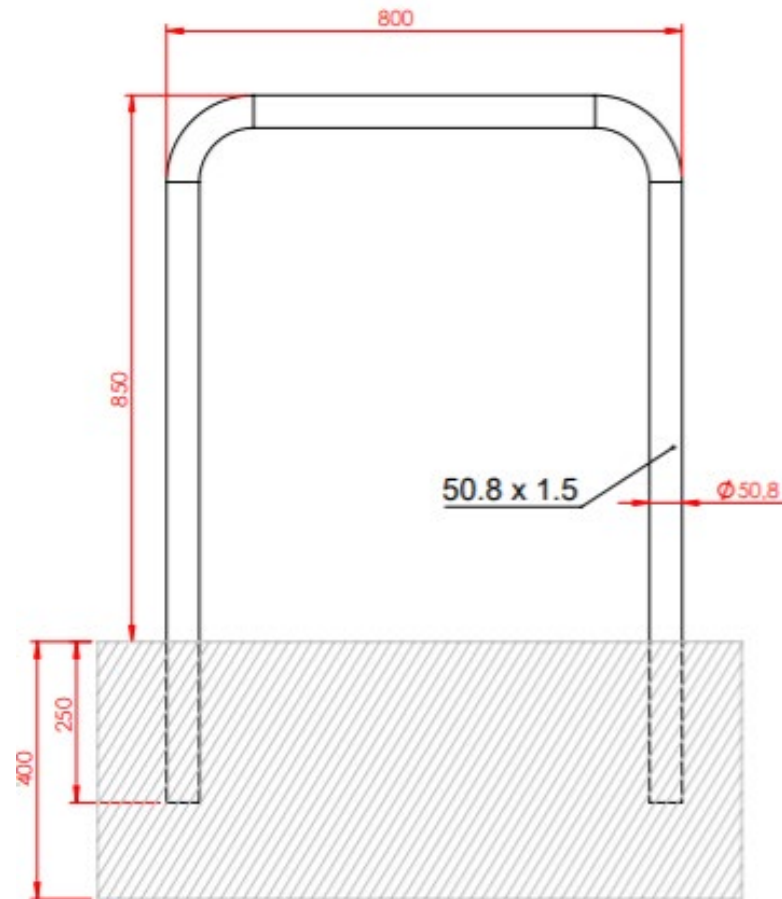

YORK Cycle Stand

Classic 316 Grade Stainless Steel Cycle Stand

YORK Root-Fixed Option

YORK Top-Fixed Option